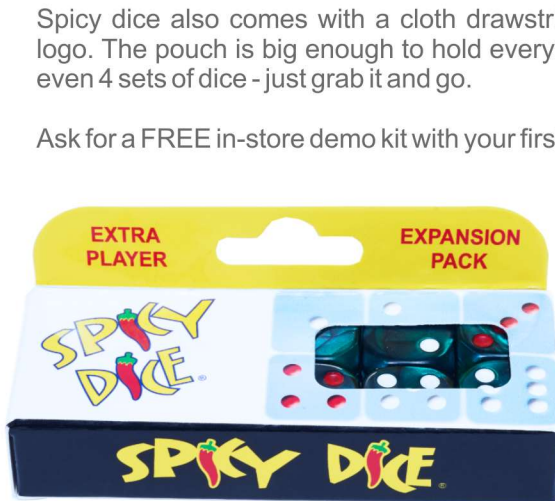

SPICY DICE®

Spicy Dice a great NEW game using our same custom dice that sold 175,000 sets of 3 previous games including Spicy Farkel from Legendary Games. 100% acrylic pearled dice with rounded edges and rounded corners look great and roll perfectly.

Each base game contains a set of Spicy Dice in one of four colors. Customers can choose their favorite color as all four colors are packed into the counter display.

Although one set of dice is enough for any number of players to play the Classic rules, the optional Extra Spicy rules require each player to have a set of dice, so we also offer expansion sets of dice in four colors. All 4 colors are packed into the expansion set counter display. Dice players love their dice, so many will want one set of dice per player even for the Classic rules.

Spicy Dice includes a unique "Cheat Sheet" to help beginners learn the game quickly. The sheet comes attached to and folds out from the Scorepad to provide category-by-category scoring examples.

Four dice colors available
Color is visible through box

Four dice colors available
Color is visible through box

12-unit counter displays
with all 4 dice colors

Drawstring pouch is
visible through box
behind front flap

Free demo kit

SPICY DICE Base Game	
ITEM NO.	1111
CTN PK	12
SIZE	3½x8½x1¼"
PLAYERS	1+
AGES	6-ADULT